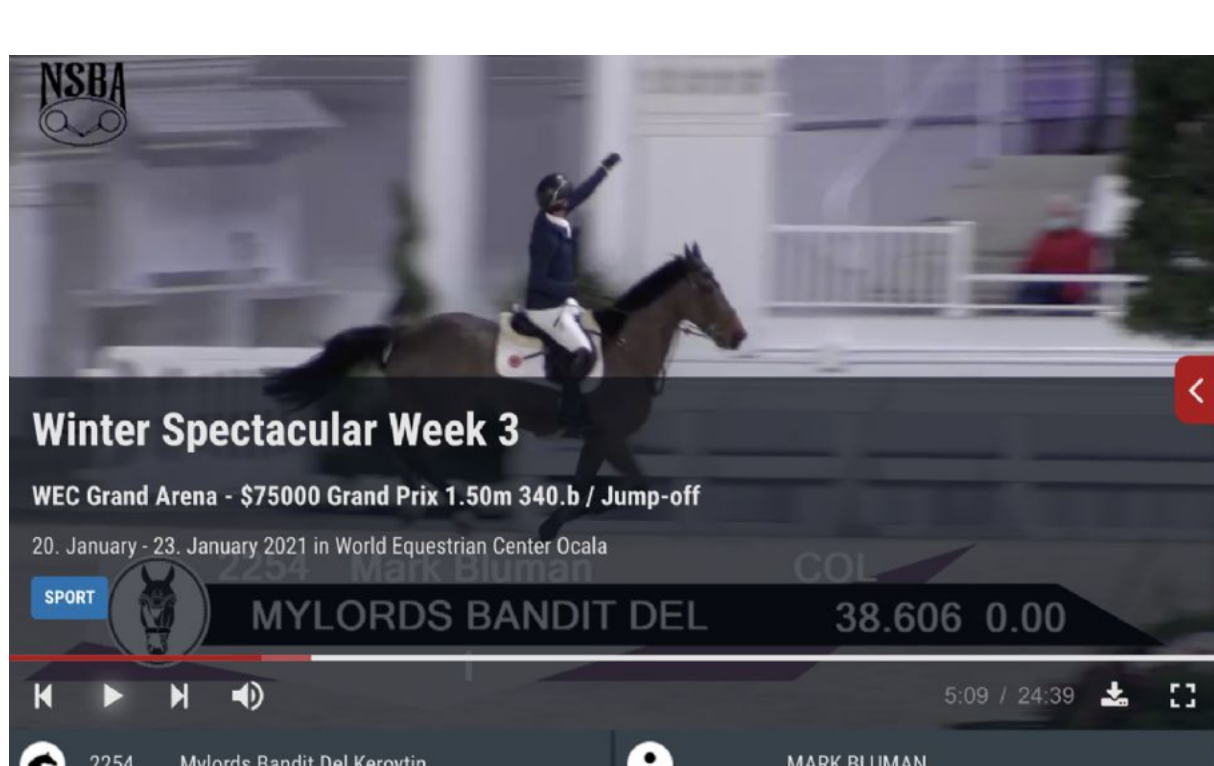

Watch Mark Bluman's Winning Jump-Off